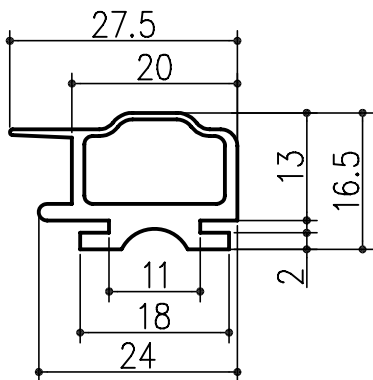

CV-576

PVC60° ・ グレー