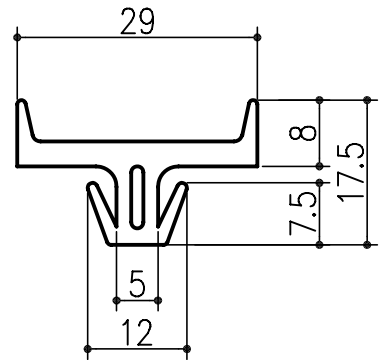

CV-759

PVC60° ・ グレ