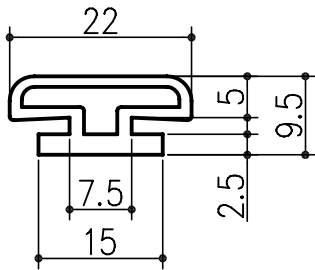

CV-346

PVC60° ・ グレー