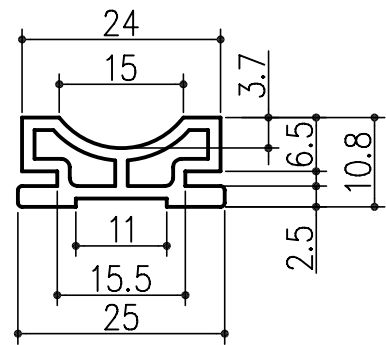

CV-1361

PVC60° ・ グレー