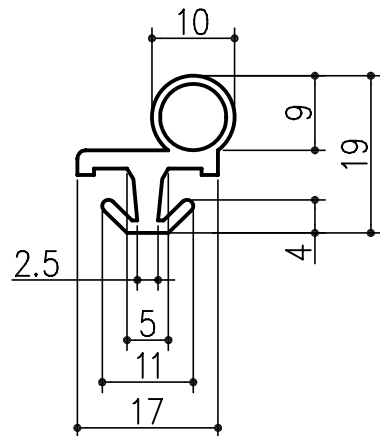

CV-866

高重合PVC55° ・ 黒