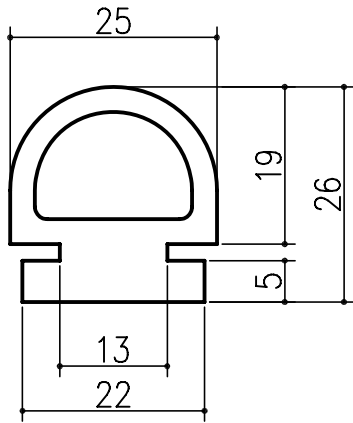

CV-1091

高重合PVC55° ・ グレー