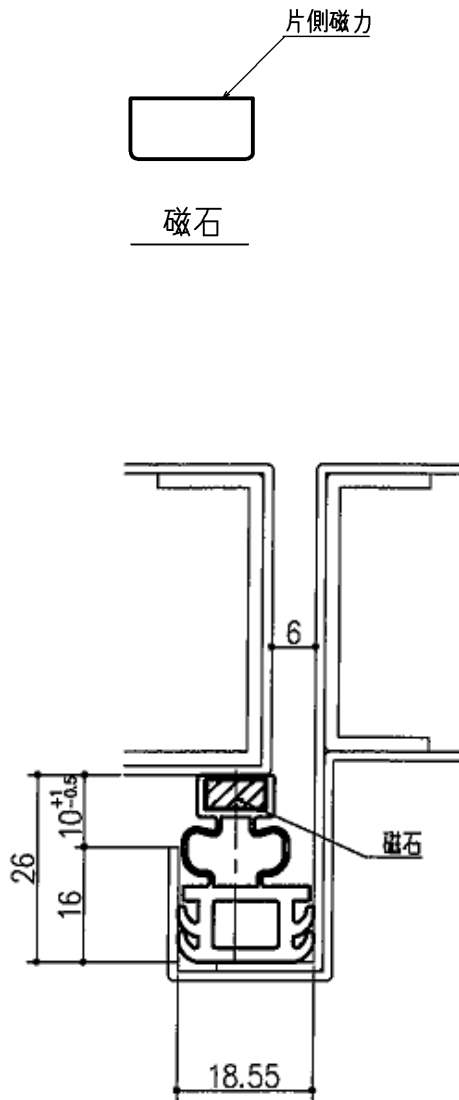

HMAG-2 召し合せ部ストレート

SELECT

受注生産品

HMAG-2 高気密ドアタイト材

シリコーン 60° 黒

ストレートカット販売
(単部塞ぎ付)

ホクショー株式会社

TEL:03-3933-1156

FAX:03-3933-1160