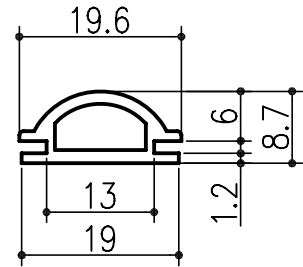

CV-1141

高重合PVC55° ・ グレー