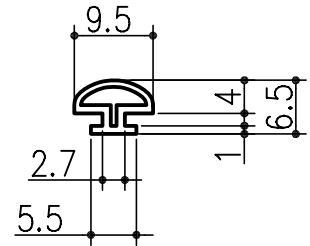

CV-1846

高重合PVC55° ・ 黒