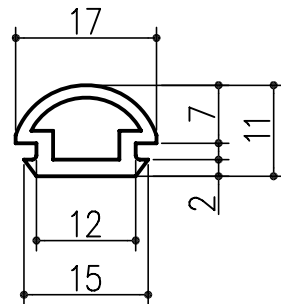

CV-409

高重合PVC55° ・ グレー