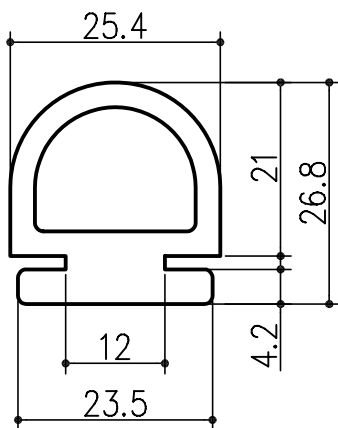

CV-812	PVC60° ・ グレ	CV-813	PVC60° ・ グレ
 <p>Technical drawing of CV-812 rubber stamp showing dimensions: 17 (width), 11.5 (inner width), 14.8 (outer width), 9 (height), 2 (thickness), and 13 (total height).</p>		 <p>Technical drawing of CV-813 rubber stamp showing dimensions: 30 (width), 12.5 (height), 7 (inner height), 3 (thickness), 25 (inner width), 30 (outer width), and 4.5 (total height).</p>	
CV-1684	PVC60° ・ グレ	CV-1685	PVC60° ・ グレ
 <p>Technical drawing of CV-1684 rubber stamp showing dimensions: 17 (width), 10.5 (height), 15.5 (total height), 3 (thickness), 17 (inner width), 21 (middle width), 23 (outer width), 22 (width), 17 (inner width), 1.5 (thickness), and 7.5 (total height).</p>		 <p>Technical drawing of CV-1685 rubber stamp showing dimensions: 17 (width), 6 (height), 8 (inner height), 13 (total height), 3 (thickness), 17 (inner width), 21 (middle width), 23 (outer width), 22 (width), 17 (inner width), 1.5 (thickness), and 7.5 (total height).</p>	
BV-2370	CR60° ・ 黒	BV-2369	CR60° ・ 黒
 <p>Technical drawing of BV-2370 rubber stamp showing dimensions: 22 (width), 15 (inner width), 19 (outer width), 8 (height), 13.5 (total height), and 3 (thickness).</p>		 <p>Technical drawing of BV-2369 rubber stamp showing dimensions: 6 (width), 15 (inner width), 22 (middle width), 30 (outer width), 9.5 (height), 14.5 (total height), and 2.7 (thickness).</p>	