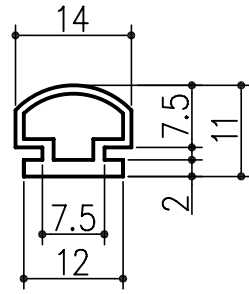

CV-310

PVC60° ・ グレー