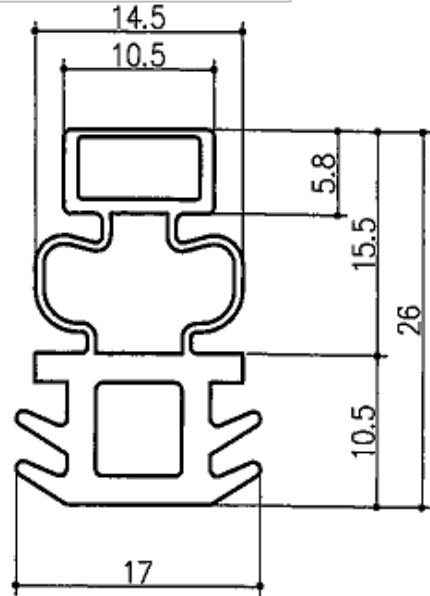

シリコーン 60° 黒

四方枠組加工 枠単位販売
三方枠組加工 枠単位販売

ストレートカット販売可
(端部塞ぎ付き)

ホクショー株式会社

TEL:03-3933-1156

FAX:03-3933-1160

HMAG-2 召し合せ部ストレート

SELECT

CV-812	PVC60° ・ グレ	CV-813	PVC60° ・ グレ
 <p>Technical drawing of CV-812 rubber stamp showing dimensions: 17 (width), 11.5 (inner width), 14.8 (outer width), 9 (height), 2 (thickness), and 13 (total height).</p>		 <p>Technical drawing of CV-813 rubber stamp showing dimensions: 30 (width), 12.5 (height), 7 (inner height), 3 (thickness), 25 (inner width), 30 (outer width), and 4.5 (total height).</p>	
CV-1684	PVC60° ・ グレ	CV-1685	PVC60° ・ グレ
 <p>Technical drawing of CV-1684 rubber stamp showing dimensions: 17 (width), 10.5 (height), 15.5 (total height), 3 (thickness), 17 (inner width), 21 (middle width), 23 (outer width), 22 (width), 17 (inner width), 1.5 (thickness), and 7.5 (total height).</p>		 <p>Technical drawing of CV-1685 rubber stamp showing dimensions: 17 (width), 6 (height), 8 (inner height), 13 (total height), 3 (thickness), 17 (inner width), 21 (middle width), 23 (outer width), 22 (width), 17 (inner width), 1.5 (thickness), and 7.5 (total height).</p>	
BV-2370	CR60° ・ 黒	BV-2369	CR60° ・ 黒
 <p>Technical drawing of BV-2370 rubber stamp showing dimensions: 22 (width), 15 (inner width), 19 (outer width), 8 (height), 13.5 (total height), and 3 (thickness).</p>		 <p>Technical drawing of BV-2369 rubber stamp showing dimensions: 6 (width), 15 (inner width), 22 (middle width), 30 (outer width), 9.5 (height), 14.5 (total height), and 2.7 (thickness).</p>	