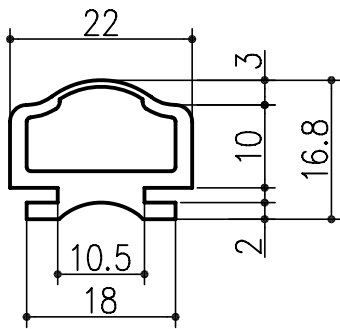

CV-1360

PVC60° ・ グレー