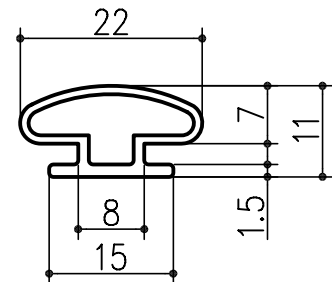

CV-1394

PVC60° ・ グレー