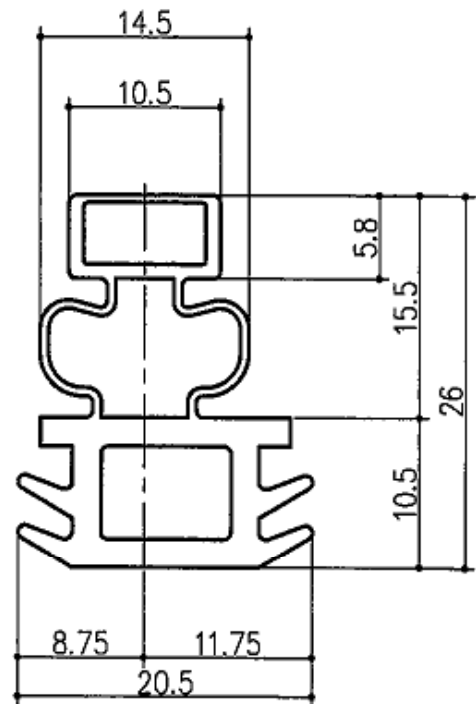

HMAG-2 召し合せ部ストレート

SELECT

受注生産品

HMAG-2 高気密ドアタイト材

シリコーン 60° 黒

ストレートカット販売
(単部塞ぎ付)

ホクショー株式会社

TEL:03-3933-1156

FAX:03-3933-1160