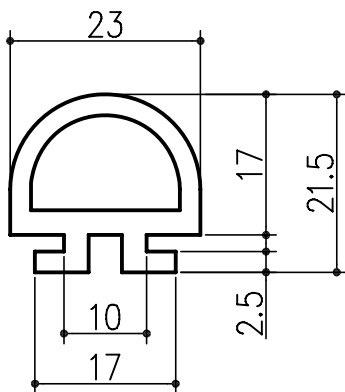

CV-804

PVC60° ・ グレ