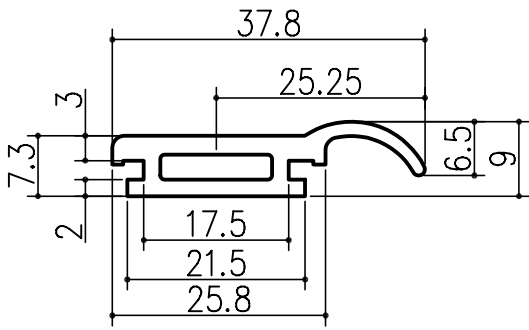

CV-1798

PVC60° ・ 黒