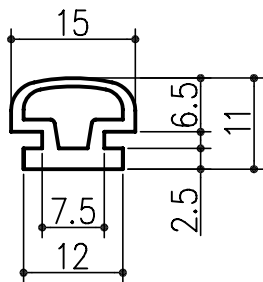

CV-923

PVC60° ・ グレ