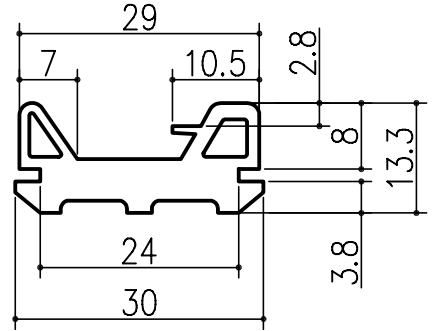

CV-1797

PVC60° ・ グレー