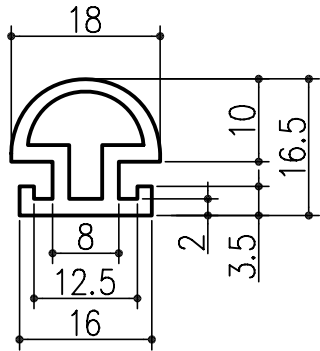

CV-309

PVC60° ・ 黒/グレー