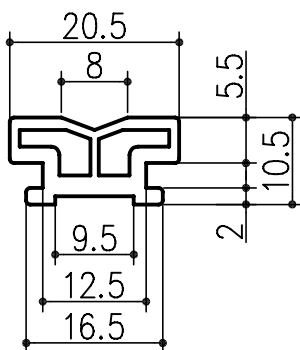

CV-1372

PVC60° ・ グレー