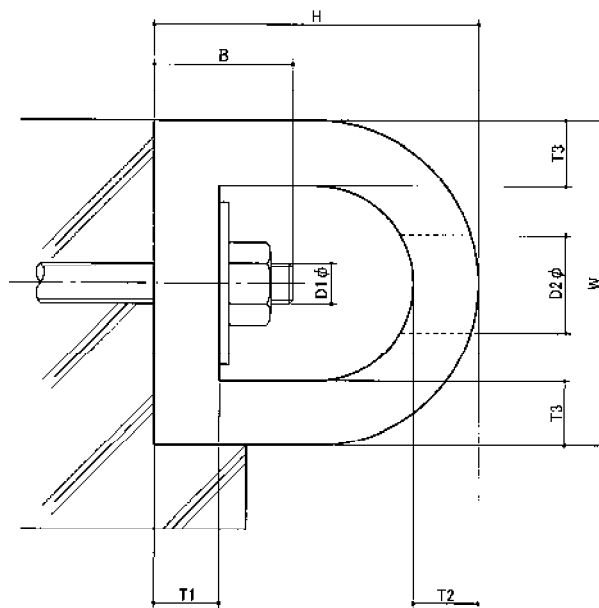

カーस्टッパー Dタイプ

穴加工は指示によりあけます。

プレートとホルト、ナットは別途ご用意下さい

SBR70°

サイズ表

	H	W	T1・2・3	D1	D2	B
D-5050	50	50	10	6	25	20以上
D-7070	70	70	12	13	30	30以上
D-1010	100	100	17	15	40	40以上
D-1315	130	150	20	15	40	45以上

*在庫数はお問合せ下さい

*記載内容については、予告なく変更・廃止する場合がありますのでご了承下さい

ホクシヨ株式会社 <http://www.hokusyo.co.jp/>

本社 〒174-8726 東京都板橋区上板橋1-2-8 TEL.03(3933)1156(代) FAX.03(3933)1160
大阪支店 〒543-0043 大阪市天王寺区勝山2-2-15 TEL.06(6771)7407 FAX.06(6771)7474
福岡営業所 〒812-0014 福岡市博多区比恵町7-22 TEL.092(411)1021 FAX.092(471)5865