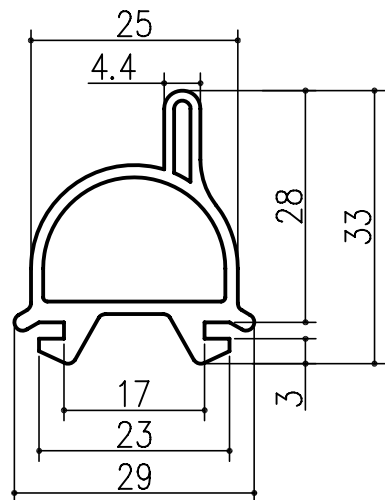

CV-638

PVC70° ・ グレー