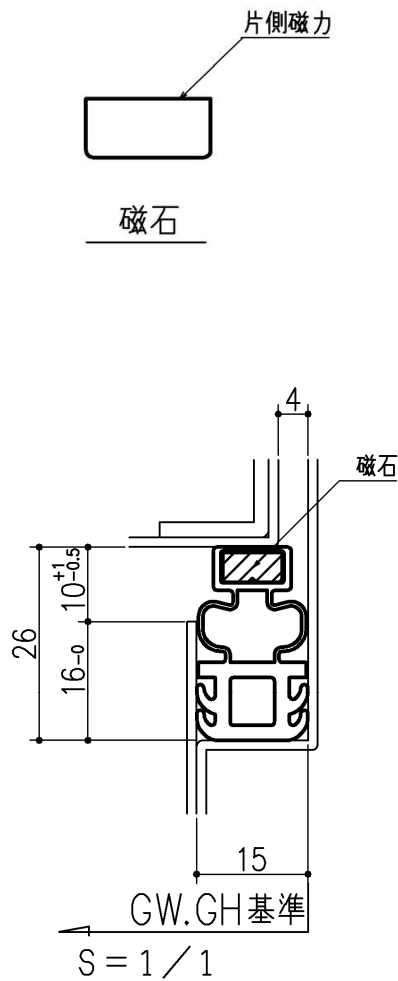

シリコーン 60° 黒

四方枠組加工 枠単位販売
三方枠組加工 枠単位販売

ストレートカット販売可
(端部塞ぎ付き)

ホクショー株式会社

TEL:03-3933-1156

FAX:03-3933-1160

HMAG-2 召し合せ部ストレート

SELECT

CV-812	PVC60° ・ グレ	CV-813	PVC60° ・ グレ
 <p>Technical drawing of CV-812 rubber stamp showing dimensions: 17 (width), 11.5 (inner width), 14.8 (outer width), 9 (height), 2 (thickness), and 13 (total height).</p>		 <p>Technical drawing of CV-813 rubber stamp showing dimensions: 30 (width), 12.5 (height), 7 (inner height), 3 (thickness), 25 (inner width), 30 (outer width), and 4.5 (total height).</p>	
CV-1684	PVC60° ・ グレ	CV-1685	PVC60° ・ グレ
 <p>Technical drawing of CV-1684 rubber stamp showing dimensions: 17 (width), 10.5 (height), 15.5 (total height), 3 (thickness), 17 (inner width), 21 (middle width), 23 (outer width), 22 (width), 17 (inner width), 1.5 (thickness), and 7.5 (total height).</p>		 <p>Technical drawing of CV-1685 rubber stamp showing dimensions: 17 (width), 6 (height), 8 (inner height), 13 (total height), 3 (thickness), 17 (inner width), 21 (middle width), 23 (outer width), 22 (width), 17 (inner width), 1.5 (thickness), and 7.5 (total height).</p>	
BV-2370	CR60° ・ 黒	BV-2369	CR60° ・ 黒
 <p>Technical drawing of BV-2370 rubber stamp showing dimensions: 22 (width), 15 (inner width), 19 (outer width), 8 (height), 13.5 (total height), and 3 (thickness).</p>		 <p>Technical drawing of BV-2369 rubber stamp showing dimensions: 6 (width), 15 (inner width), 22 (middle width), 30 (outer width), 9.5 (height), 14.5 (total height), and 2.7 (thickness).</p>	