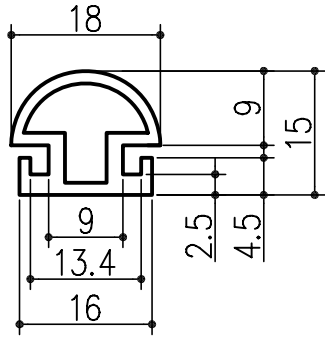

CV-1610

高重合PVC55° ・ グレー