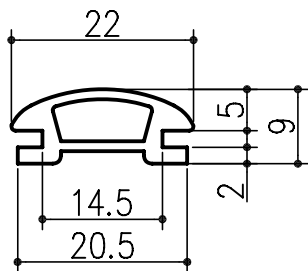

CV-722

PVC60° ・ グレ