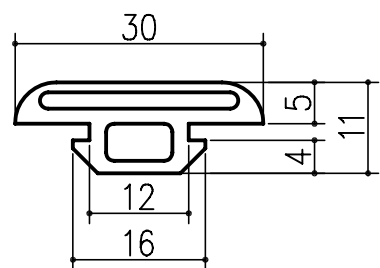

CV-982

PVC60° ・ グレ